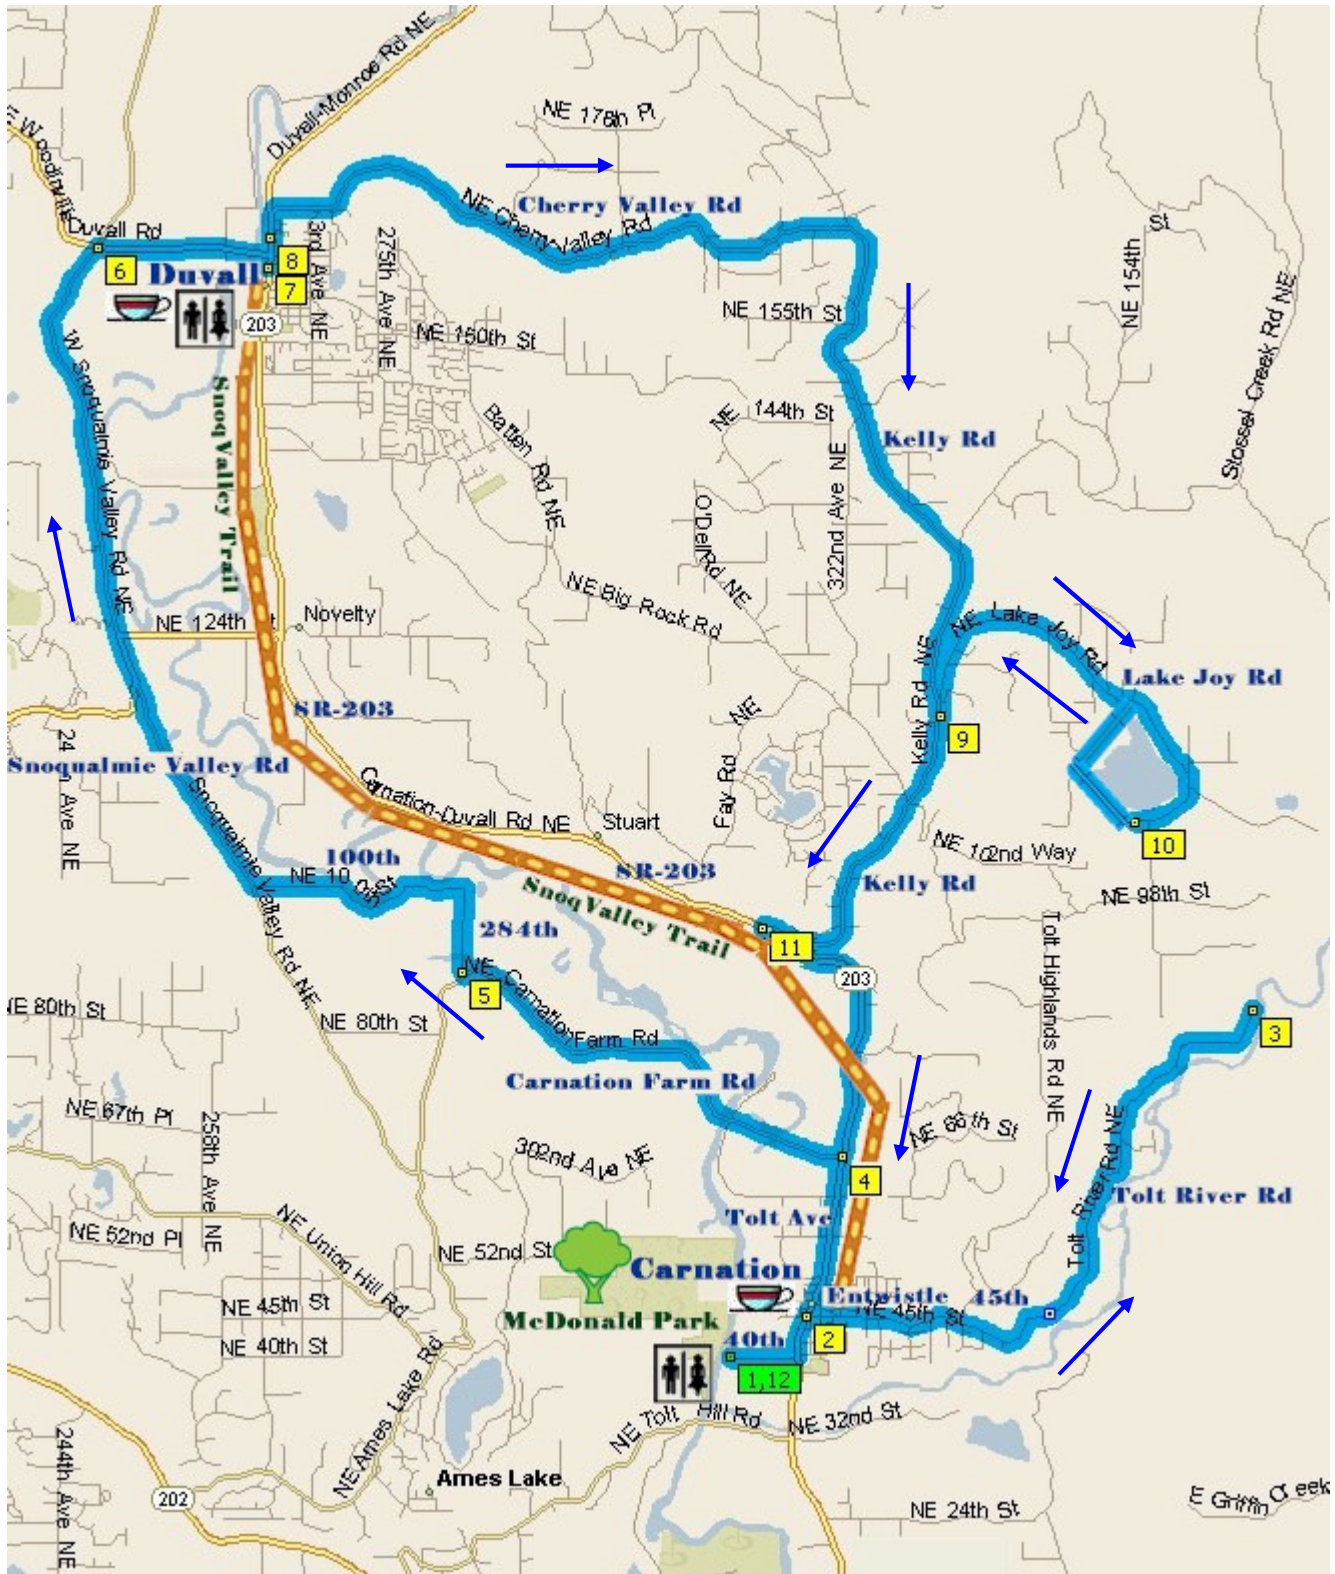

Carnation - Duvall 40 Miles

Mile	Instruction	For
1 0.0	Depart <i>McDonald Memorial Park</i> on NE 40th Street.	0.4 mi
0.4 L	Tolt Ave (SR-203).	0.3 mi
2 0.7 R	E Entwistle Street.	0.3 mi
1.0	Continues as NE 45th Street/Tolt River Road.	3.9 mi
3 4.9 U	Return west on Tolt River Road/NE 45th Street.	3.9 mi
8.8	Continues as E Entwistle Street.	0.3 mi
9.1 R	Tolt Avenue (SR-203).	1.0 mi
4 10.1 L	NE Carnation Farm Road.	2.9 mi
5 13.0 R	284th Ave NE/NE 100th Street.	1.9 mi
14.9 BR	W Snoqualmie Valley Road NE.	4.3 mi
6 19.2 BR	NE Woodinville Duvall Road.	1.1 mi
20.3 R	Main Street NE (SR-203) in <i>Duvall</i> .	0.2 mi
7 20.5 U	Main Street NE (SR-203) - Mid way - Rest Stop.	0.2 mi
8 20.7 BR	NE Cherry Valley Road/Kelly Road NE.	7.8 mi
9 28.5 L	NE Lake Joy Road.	1.7 mi
10 30.2 BL	Road name changes to E/W Lake Joy Drive NE and loops lake.	2.4 mi
32.6 BL	Return to NE Lake Joy Road.	1.8 mi
34.4 BL	Kelly Road NE.	1.6 mi
36.0	Road name changes to NE Stillwater Hill Road.	0.4 mi
11 36.4 L	Carnation-Duvall Road NE (SR-203).	3.2 mi
39.6 R	NE 40th Street.	0.4 mi
12 40.0	Return to <i>McDonald Memorial Park</i> .	

Carnation - Duvall 40 Miles