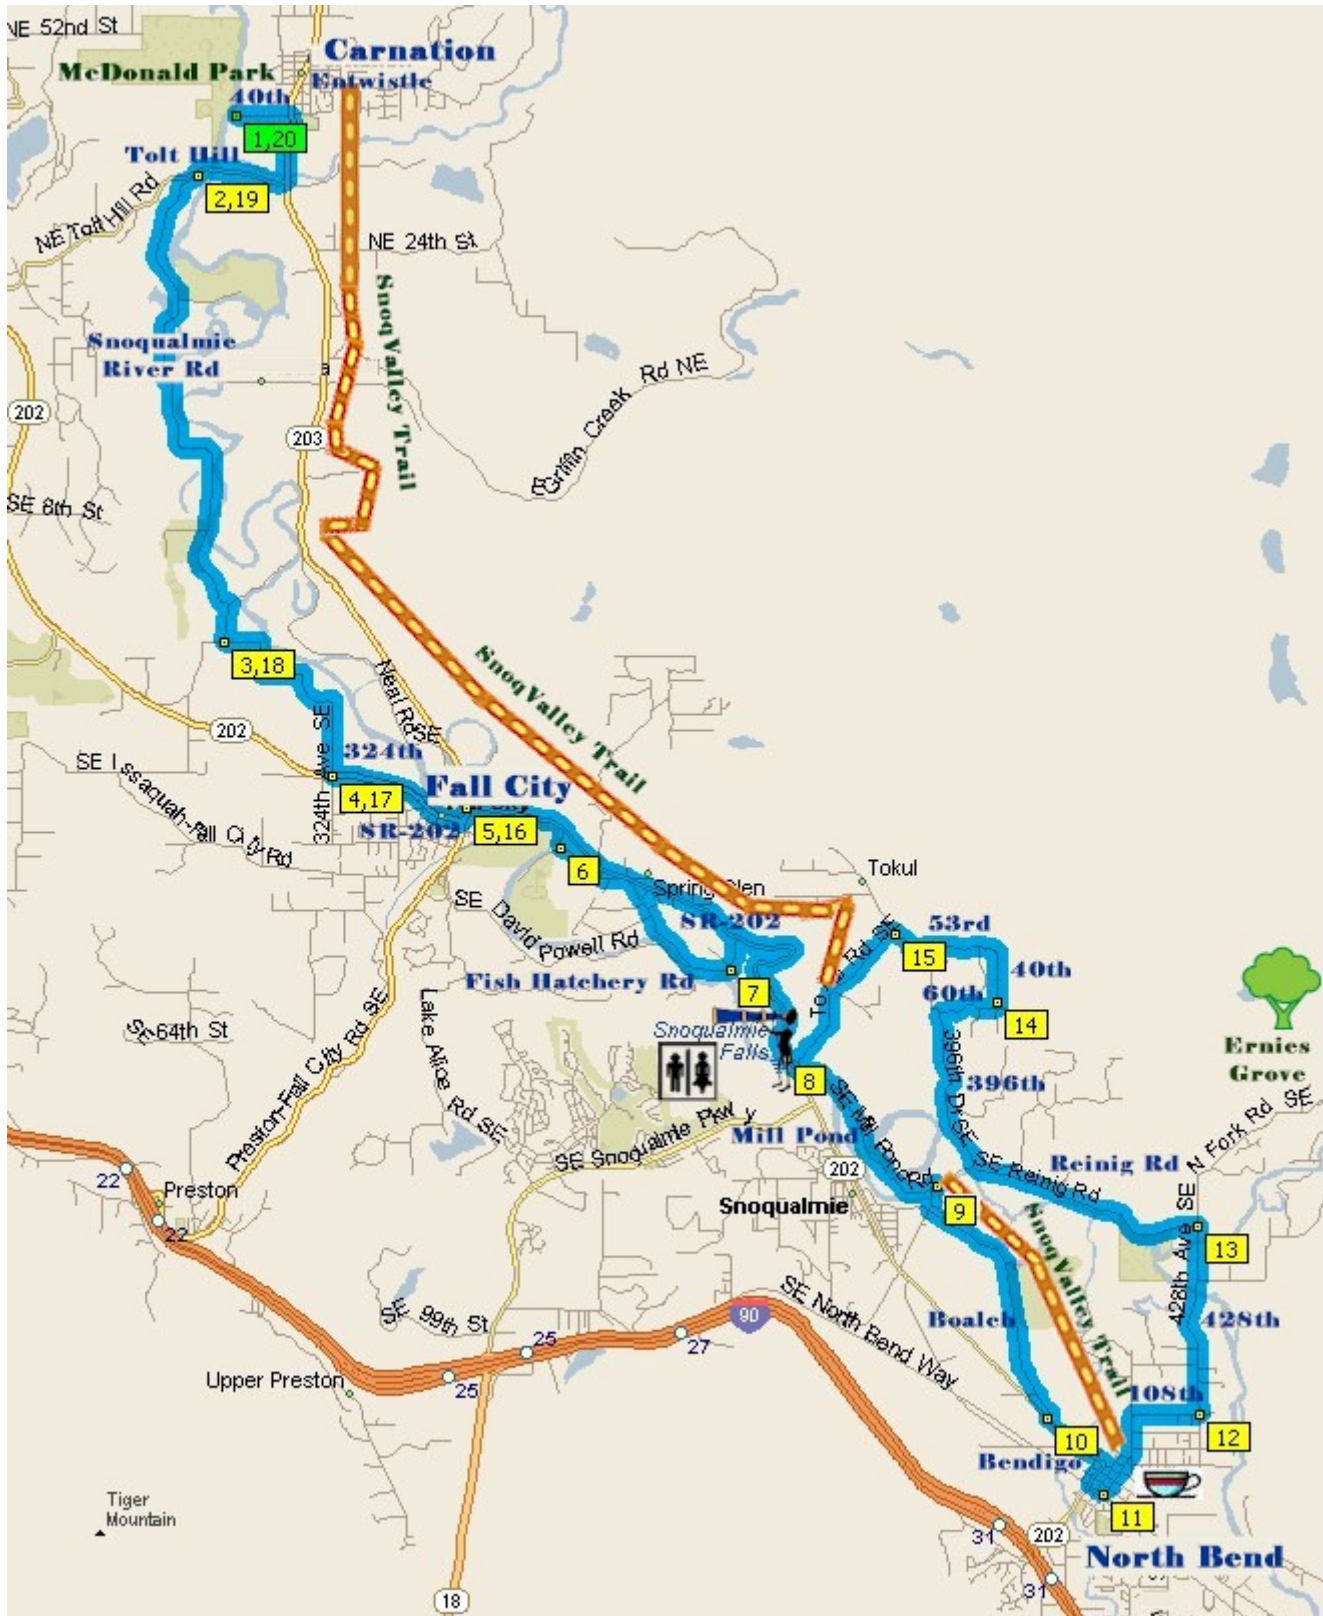

**Carnation - Fall City - Snoqualmie Falls - North Bend
40 Miles**